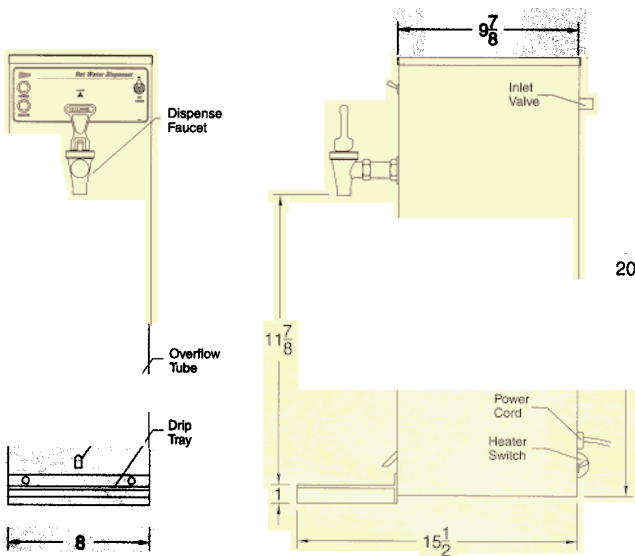

HWD-5

HWD-5PC

These cost-effective workhorses put hot water dispensing instantly at your fingertips - easily and efficiently. Be it the 3 or 5 gallon model, its large capacity tank has the capability of providing small to large quantities of hot water instantly, making it an ideal solution for hundreds of food application needs including: the preparation of soups, gravies, sauces, noodles, teas, potatoes and pastas.

However, if limited counter space is a challenge, then try our compact hot water dispenser. Only 8" wide, the HWD-2 is perfect for your dispensing needs in those small to fit areas.

With so many models to choose from, you can trust Cecilware to meet your specific dispensing needs.

HWD-2

HWD-2

HWD-5PC

Model#	Description	Capacity	Width	Height	Depth	Electrical	Ship Weight
HWD-2	Hot Water Dispenser	2 Gallon	8"	20"	15 1/2"	120V, 1.8 KW, 15A 240V, 3 KW, 20A	24 lbs.
HWD-3	Hot Water Dispenser	3 Gallon	9 1/4"	24"	21 1/4"	120V, 1.8 KW, 15A 240V, 4.4 KW, 20A	42 lbs.
HWD-3PC	Hot Water Dispenser w/portion control						
HWD-5	Hot Water Dispenser	5 Gallon	9 1/4"	30"	21 1/4"	120V, 1.8 KW, 15A 240V, 6.6 KW, 30A	42 lbs.
HWD-5PC	Hot Water Dispenser w/portion control						

Specify electrical requirements. The 120 V unit - line cord included. **Plumbing:** 1/4" water line required.

Export Voltages: 220V/50/1 add suffix "X" to model #. **Optional:** for 2" legs add suffix "L" to model #.