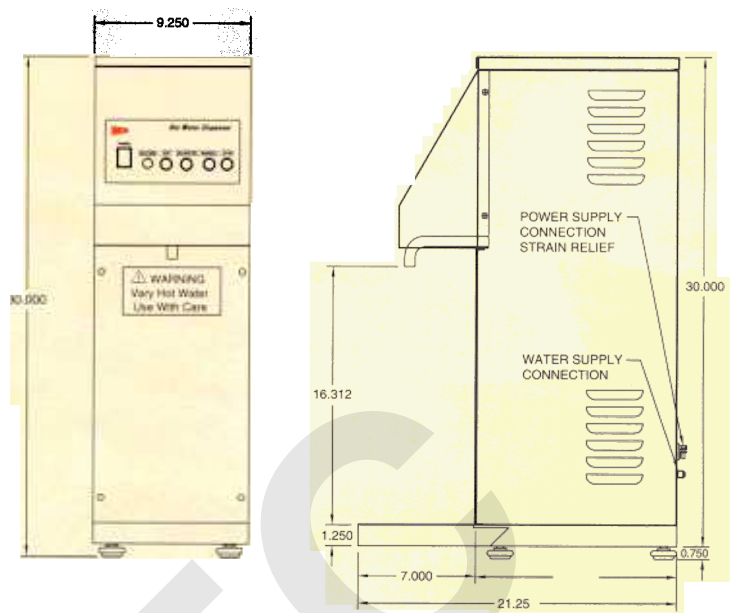

HWD-2

HWD-2

HWD-5PC

Model#	Description	Capacity	Width	Height	Depth	Electrical	Ship Weight
HWD-2	Hot Water Dispenser	2 Gallon	8"	20"	15 1/2"	120V, 1.8 KW, 15A 240V, 3 KW, 20A	24 lbs.
HWD-3	Hot Water Dispenser	3 Gallon	9 1/4"	24"	21 1/4"	120V, 1.8 KW, 15A 240V, 4.4 KW, 20A	42 lbs.
HWD-3PC	Hot Water Dispenser w/portion control						
HWD-5	Hot Water Dispenser	5 Gallon	9 1/4"	30"	21 1/4"	120V, 1.8 KW, 15A 240V, 6.6 KW, 30A	42 lbs.
HWD-5PC	Hot Water Dispenser w/portion control						

Specify electrical requirements. The 120 V unit - line cord included. **Plumbing:** 1/4" water line required.

Export Voltages: 220V/50/1 add suffix "X" to model #. **Optional:** for 2" legs add suffix "L" to model #.